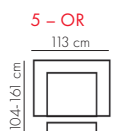

Chair
(1 footrest)
Fabric **$2,259**
Leather **$3,399**

Only available as pictured above. Alternative sizes or combinations are not available.