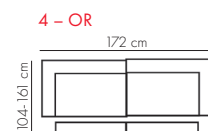

2-str Sofa
(2 footrests)
Fabric **$3,539**
Leather **$5,299**