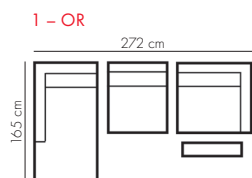

ORLANDO

Electronic Recliner Collection

2.5-str Chaise Suite LHF
(3 pieces, 1 footrest)
Fabric **\$4,999**
Leather **\$7,599**

2.5-str Chaise Suite RHF
(3 pieces, 1 footrest)
Fabric **\$4,999**
Leather **\$7,599**