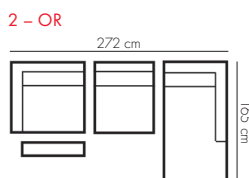

ORLANDO

Electronic Recliner Collection

2.5-str Chaise Suite LHF
(3 pieces, 1 footrest)
Fabric **\$4,999**
Leather **\$7,599**

2.5-str Chaise Suite RHF
(3 pieces, 1 footrest)
Fabric **\$4,999**
Leather **\$7,599**