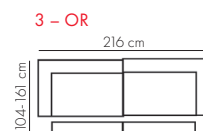

ORLANDO

Electronic Recliner Collection

2.5-str Chaise Suite LHF
(3 pieces, 1 footrest)
Fabric **\$4,999**
Leather **\$7,599**

2.5-str Chaise Suite RHF
(3 pieces, 1 footrest)
Fabric **\$4,999**
Leather **\$7,599**